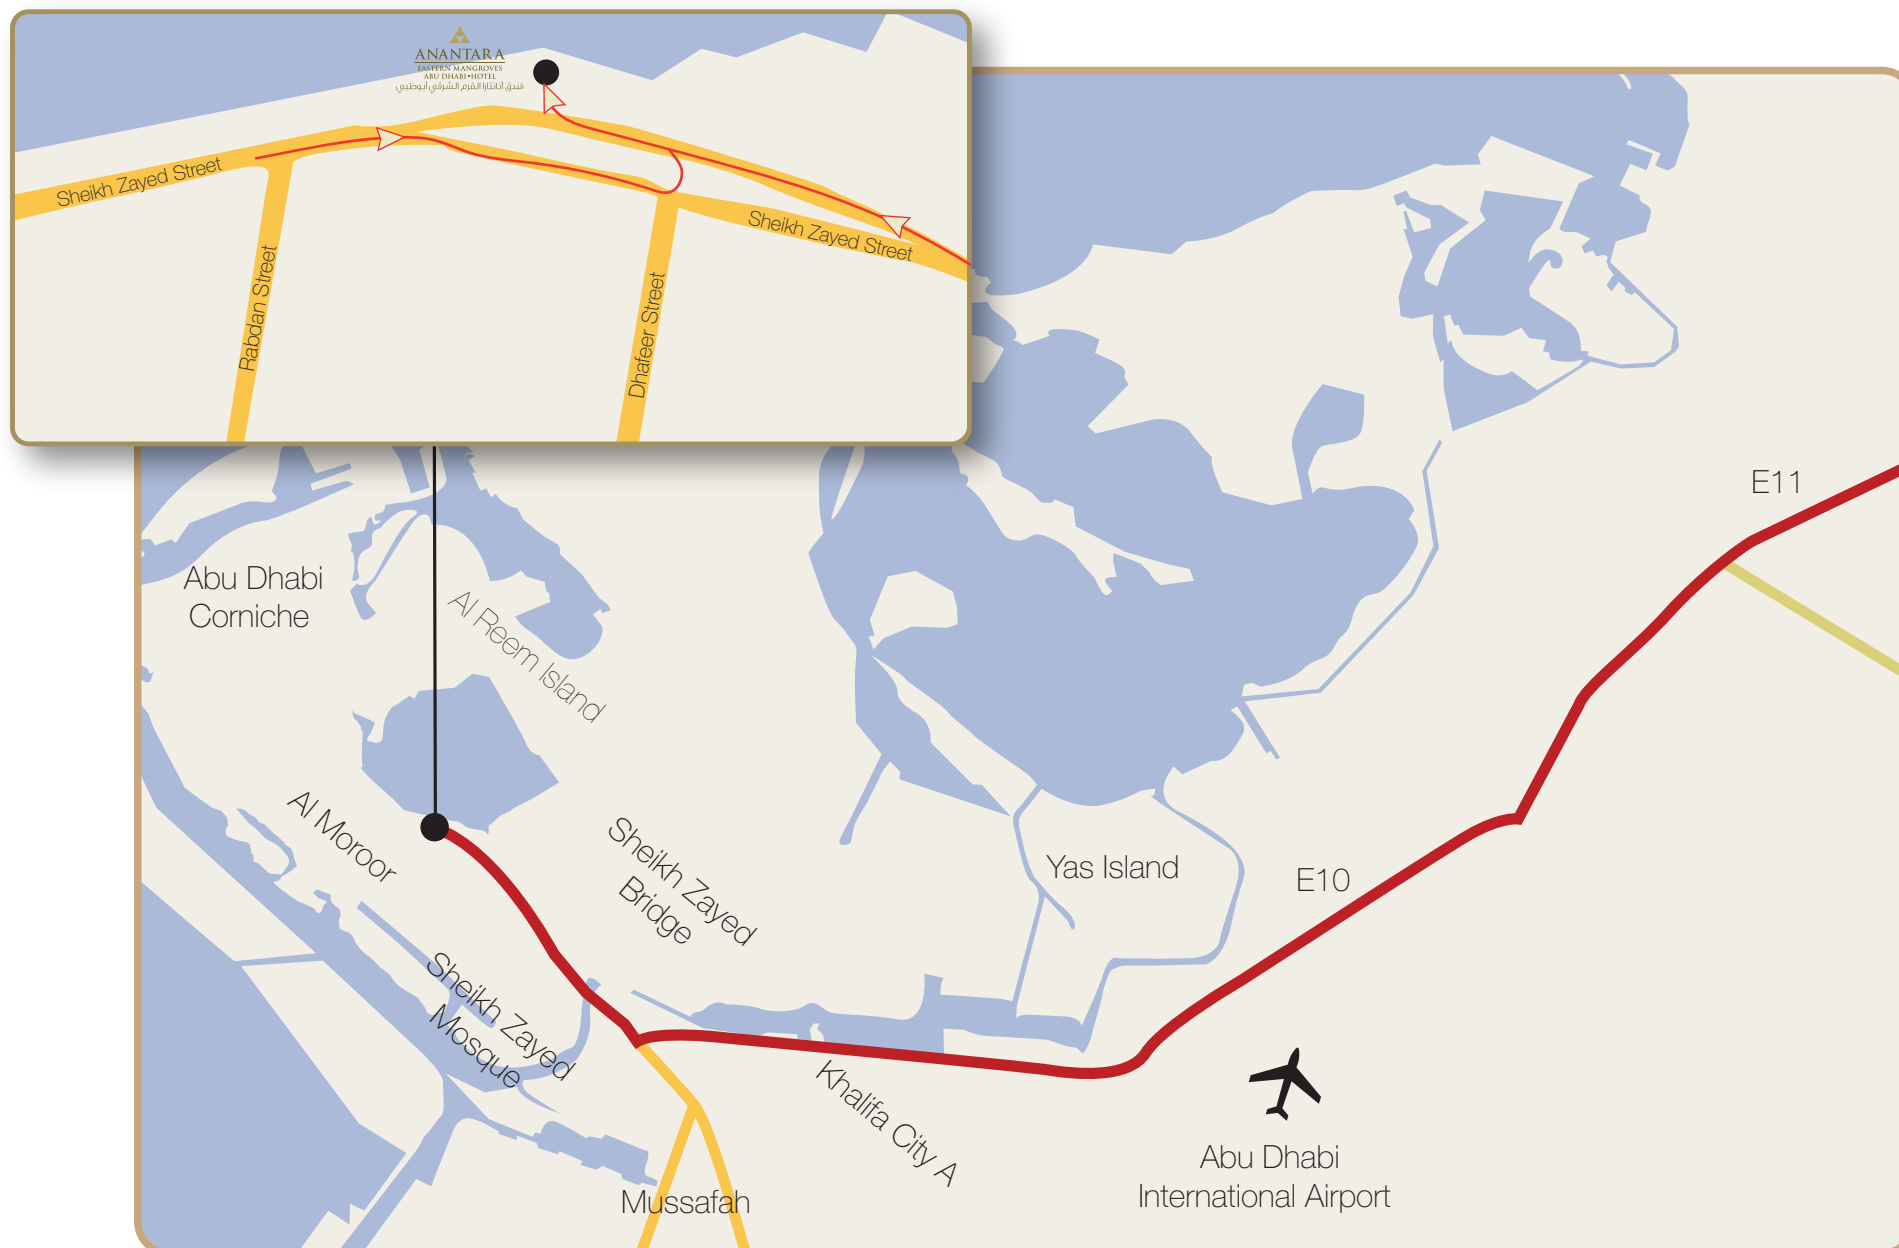

LOCATION MAP FOR ANANTARA EASTERN MANGROVES ABU DHABI HOTEL

GETTING THERE

From Dubai

Head towards Abu Dhabi on the E11 Road (Sheikh Zayed Road). On entering Abu Dhabi, continue straight over Sheikh Zayed Bridge and proceed through the underpass. Follow the blue signs to 'Eastern Road' on the right. At the traffic light, turn right into the Eastern Mangroves complex.

From Abu Dhabi

From the Corniche take Salam Street in the direction of Dubai / Sheikh Zayed Bridge. Follow the blue signs for 'Eastern Road' and exit off to the right. Turn left at the traffic light into the hotel complex. Do not U-turn.

Decimal Degrees (DD)

Latitude 24.446133825424848

Longitude 54.43875789642334

Degrees, Minutes and Seconds (DMS)

Latitude 24° 26' 46.08" N

Longitude 54° 26' 19.53" E