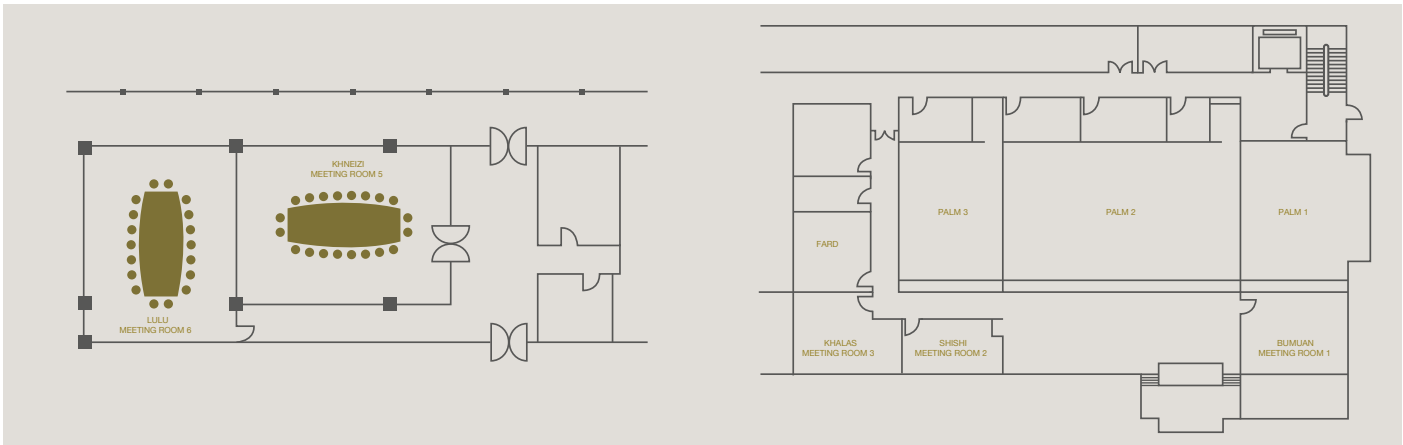

Meeting & Event Venues

Palm Ballroom (279sqm)

The Palm Ballroom is an ideal setting for an event or gathering. It can accommodate up to 250 guests and is equipped with state-of-the-art audiovisual equipment. Our on-site catering service will ensure your guests enjoy a delightful culinary experience during the event. The ballroom can be divided into three individual rooms, which can accommodate up to 100 guests depending upon set-up.

Meeting Rooms (22sqm - 85sqm)

Our comprehensive selection of event facilities and venues set the stage for successful corporate events, product launches, workshops etc. From an extravagant ballroom and foyer to six different elegantly appointed meeting rooms Anantara The Palm Dubai Resort is a destination for pure excellence.

VENUE	AREA (SQ. M)	DIMENSION	LOCATION	THEATER	CLASS-ROOM	CABARET	BOARD-ROOM	U-SHAPE	BANQUET DINNER	COCKTAIL RECEPTION
The Palm Ballroom	279	31x9	Ground Floor	250	100	100	60	75	150	250
Palm 1 (window side)	76.5	8.5x9	Ground Floor	45	30	25	24	20	30	45
Palm 2	144	16x9	Ground Floor	100	60	50	30	42	80	100
Palm 3	58.5	6.5x9	Ground Floor	40	25	25	24	20	30	45
Ballroom Foyer Area	200	40x5	Ground Floor	-	-	-	-	-	-	100
Bumuan	33.5	6.7x5	Mezzanine	18	12	12	9	12	-	-
Shishi	22.2	6.5x3.5	Mezzanine	12	8	-	9	-	-	-
Khalas	31.5	6.6x5.1	Mezzanine	18	12	12	9	12	-	-
Fard	26	5.1x5.1	Mezzanine	12	8	-	9	8	-	-
Khneize	76.4	7.8x11	Mezzanine	40	24	30	20	20	30	30
Lulu	85.8	7.8x11	Mezzanine	40	24	30	20	20	30	30

*Ballroom is divisible into three sections