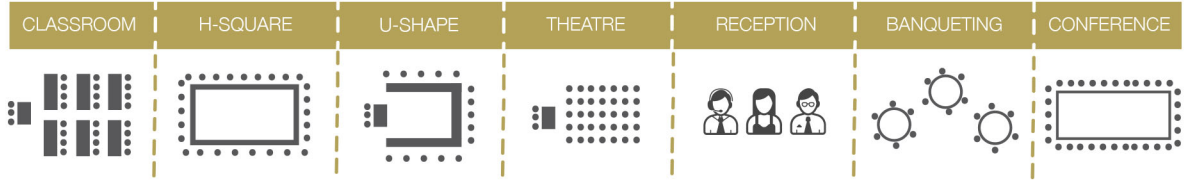

NELUM

Elegant and flexible meeting space for upto 50 guests, perfect for business or social occasions.

PICHCHA

Host meetings and events for 50 guests or 100 when combined with the Nelum meeting room.

ARALIYA

This soundproof boardroom seats 12 with its own space for working lunches and coffee breaks.

BALLROOM

250

-

-

350

400

350